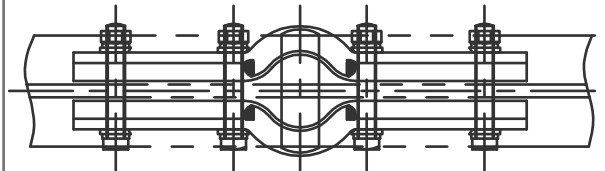

PRODUCTS
FISH PLATES

COMBINATION FISH PLATES

COMBINATION DRG. NO.	
50 KG/90 R	CSO-C-1900(M) & 1901 (M)
60 KG/52 KG	T-696 TO T-699
52 KG/90 BS	CSO-C-1944 (M) & 1945 (M)
90 R/90 BS	T-10559 TO T-10560

JOGGLED FISH PLATES

1METRE LONG FISH PLATES

JOGGLED FISH PLATE FOR 60 KG	T-5849	CLAMP FOR J F P FOR 60 KG	T-4016
JOGGLED FISH PLATE FOR 52 KG	T-5848	CLAMP FOR J F P FOR 52 KG	T-5551

FISH PLATE FOR 52 KG RAIL (1 MTR. LONG)	T-5915
FISH PLATE FOR 60 KG RAIL (1 MTR. LONG)	T-5916