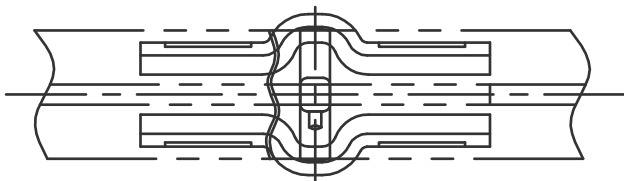

PRODUCTS
FISH PLATES

COMBINATION FISH PLATES

COMBINATION DRG. NO.	
50 KG/90 R	CSO-C-1900(M) & 1901 (M)
60 KG/52 KG	T-696 TO T-699
52 KG/90 BS	CSO-C-1944 (M) & 1945 (M)
90 R/90 BS	T-10559 TO T-10560

JOGGLED FISH PLATES

1METRE LONG FISH PLATES

JOGGLED FISH PLATE FOR 60 KG	T-5849	CLAMP FOR J F P FOR 60 KG	T-4016
JOGGLED FISH PLATE FOR 52 KG	T-5848	CLAMP FOR J F P FOR 52 KG	T-5551

FISH PLATE FOR 52 KG RAIL (1 MTR. LONG)	T-5915
FISH PLATE FOR 60 KG RAIL (1 MTR. LONG)	T-5916