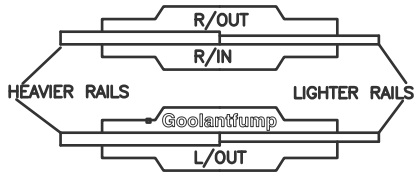

PRODUCTS
FISH PLATES

COMBINATION FISH PLATES

COMBINATION DRG. NO.	
50 KG/90 R	CSO-C-1900(M) & 1901 (M)
60 KG/52 KG	T-696 TO T-699
52 KG/90 BS	CSO-C-1944 (M) & 1945 (M)
90 R/90 BS	T-10559 TO T-10560

JOGGLED FISH PLATES