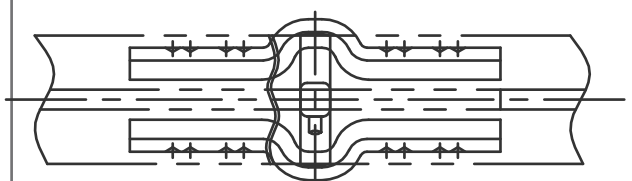

PRODUCTS
FISH PLATES

COMBINATION FISH PLATES

COMBINATION DRG. NO.	
50 KG/90 R	CSO-C-1900(M) & 1901 (M)
60 KG/52 KG	T-696 TO T-699
52 KG/90 BS	CSO-C-1944 (M) & 1945 (M)
90 R/90 BS	T-10559 TO T-10560

JOGGLED FISH PLATES

1METRE LONG FISH PLATES

JOGGLED FISH PLATE FOR 60 KG	T-5849	CLAMP FOR J F P FOR 60 KG	T-4016
JOGGLED FISH PLATE FOR 52 KG	T-5848	CLAMP FOR J F P FOR 52 KG	T-5551

FISH PLATE FOR 52 KG RAIL (1 MTR. LONG)	T-5915
FISH PLATE FOR 60 KG RAIL (1 MTR. LONG)	T-5916