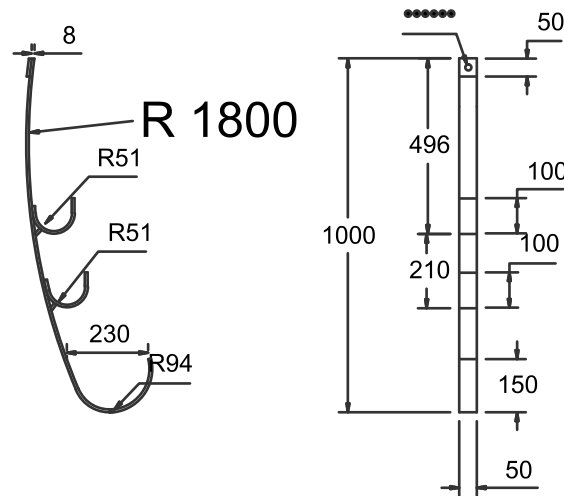

PRODUCTS

MS CURVED STEEL SLEEPER

2 NOS CLAMP WELDED ON THE SLEEPER

2 NOS CLAMP WITH BOLT & NUTS

CURVED STEEL SLEEPER FOR USE IN SIDE THE TUNNEL

PIPE HANGER (8" & 4") TO CARRY AIR PIPE & ELECTRICAL CABLE FOR FIXING IN SIDE THE TUNNLE