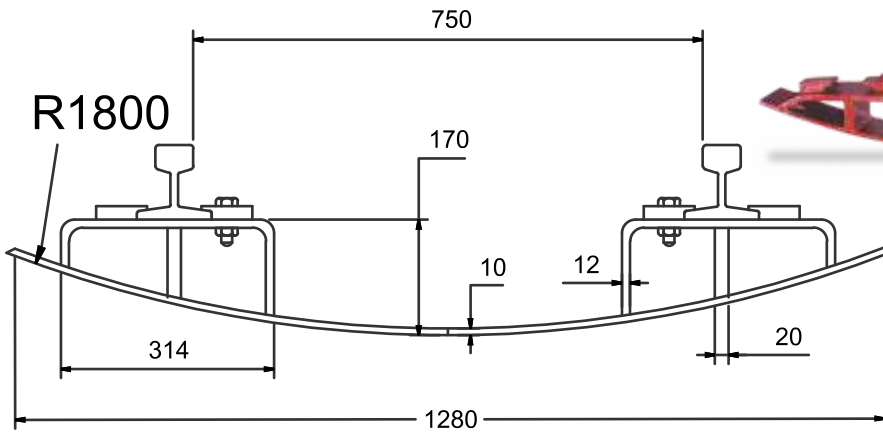

PRODUCTS

MS CURVED STEEL SLEEPER

2 NOS CLAMP WELDED ON THE SLEEPER

2 NOS CLAMP WITH BOLT & NUTS

CURVED STEEL SLEEPER FOR USE IN SIDE THE TUNNEL

PIPE HANGER (8" & 4") TO CARRY AIR PIPE & ELECTRICAL CABLE FOR FIXING IN SIDE THE TUNNLE