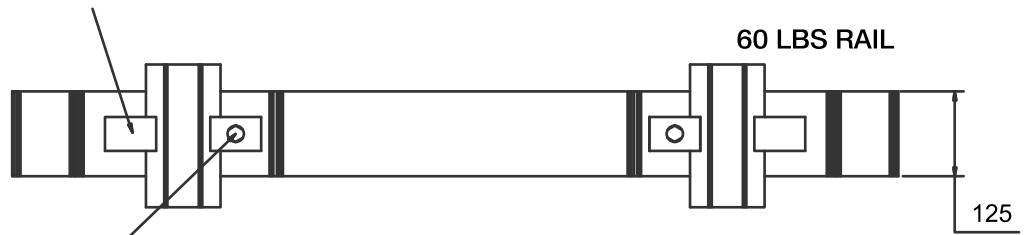

PRODUCTS

MS CURVED STEEL SLEEPER

2 NOS CLAMP WELDED ON THE SLEEPER

2 NOS CLAMP WITH BOLT & NUTS

CURVED STEEL SLEEPER FOR USE IN SIDE THE TUNNEL

PIPE HANGER (8" & 4") TO CARRY AIR PIPE & ELECTRICAL CABLE FOR FIXING IN SIDE THE TUNNLE