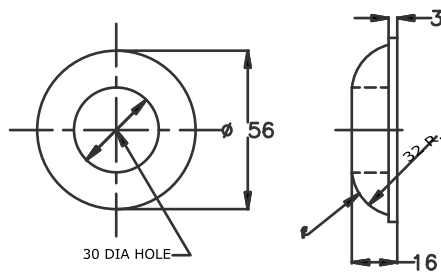

UPPER WASHER

RDSO T-023 M (BG)
RDSO T-10322 M (MG)