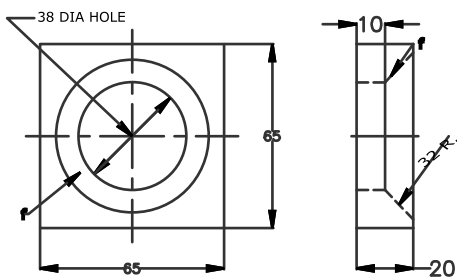

SPERICAL WASHER

LOWER WASHER