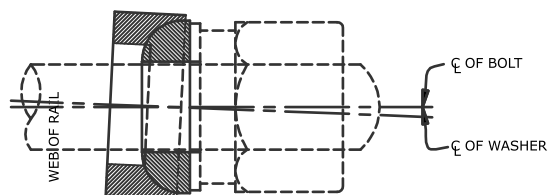

RDSO T-023 M (BG)
RDSO T-10322 M (MG)