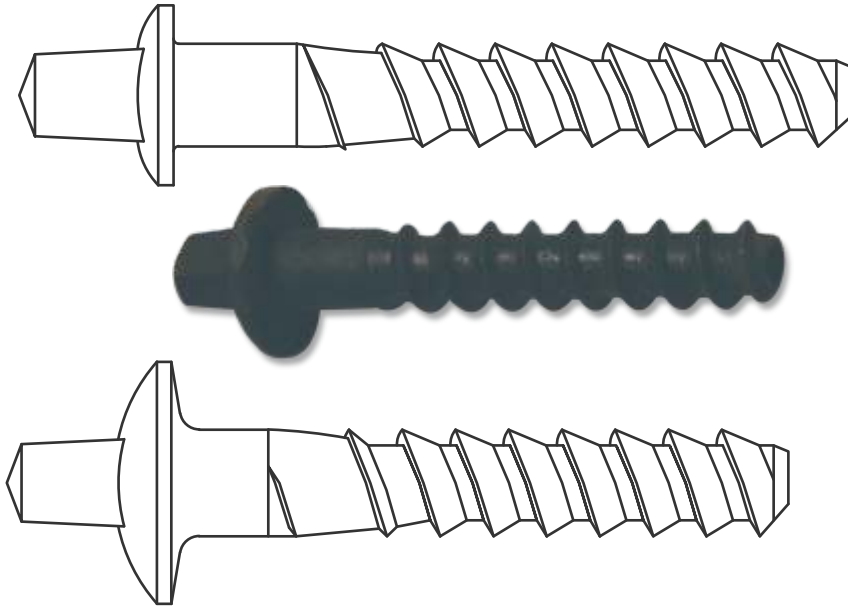

PRODUCTS
PLATE SCREW / RAIL SCREW

PLATE SCREW		
DRG. NO.	DIA	LENGTH
T-1443	20	160
T-1444	20	135
T-1445	20	120
RT-3911	24	140
RT-3912	24	150
RT-3913	24	160
RT-3915	24	180
RAIL SCREW		
T-10677	20	160
T-10678	20	135
T-10679	20	120
T-10680	20	
T-10673	22	120
T-10674	22	110
T-10675	22	135
T-10676	22	120
T-4153	24	151

SPERICAL WASHER

LOWER WASHER

UPPER WASHER

RDSO T-023 M (BG)
 RDSO T-10322 M (MG)