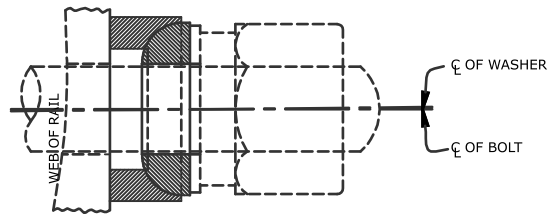

PRODUCTS
PLATE SCREW / RAIL SCREW

PLATE SCREW		
DRG. NO.	DIA	LENGTH
T-1443	20	160
T-1444	20	135
T-1445	20	120
RT-3911	24	140
RT-3912	24	150
RT-3913	24	160
RT-3915	24	180
RAIL SCREW		
T-10677	20	160
T-10678	20	135
T-10679	20	120
T-10680	20	
T-10673	22	120
T-10674	22	110
T-10675	22	135
T-10676	22	120
T-4153	24	151

SPERICAL WASHER

LOWER WASHER

UPPER WASHER

RDSO T-023 M (BG)
 RDSO T-10322 M (MG)