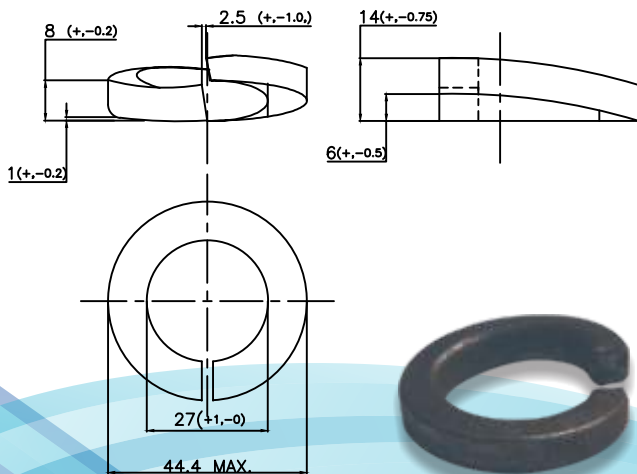

PRODUCTS

RAIL FIXING CLAMP

VARIOUS TYPES OF CLAMP TO SUIT DIFFERENT SECTION OF RAILS

SINGLE COIL / SPRING WASHER  
T-10773

DOBBLE COILSPRING WASHER  
T-1214