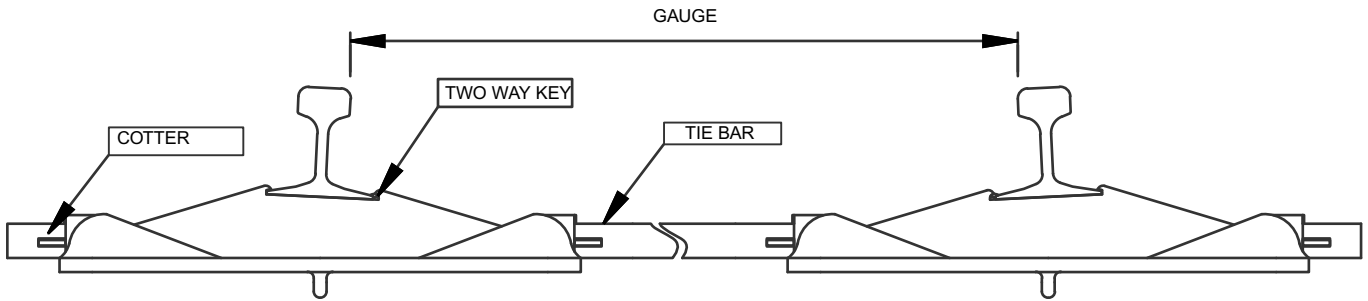

P R O D U C T S

CST 9 SLEEPER PLATE

RDSO T-478(M)

M.S COTTER

RDSO T-401(M) & T-432 (M)

TIE BAR

RDSO T-404(M)

DOG /ROUND SPIKES

DOG SPIKES

LENGTH(mm)	DRG.No.
160	T-276(M)
135	T-277(M)
120	T-278(M)
110	T-279(M)

ROUND SPIKE  
DRG.No T-018(M)

**P R O D U C T S**

**STEEL TROUGH SLEEPER / CROSSING SLEEPER**

STEEL TROUGH SLEEPER / CROSSING SLEEPER		
	SECTION	WT.
	DRG. NO.	(KG/MTR)
B G STEEL TROUGH SLEEPER FOR MAIN LINE	T-460 (M)	28.66
STEEL SLEEPERS FOR TURNOUT B G	T-478 (M)	39.00

**DETAIL OF MBC SLEEPERS**

MBC SLEEPERS	
MAIN LINE SLEEPER FOR 52 KG	T-2495
MAIN LINE SLEEPER FOR 60 KG	T-2496