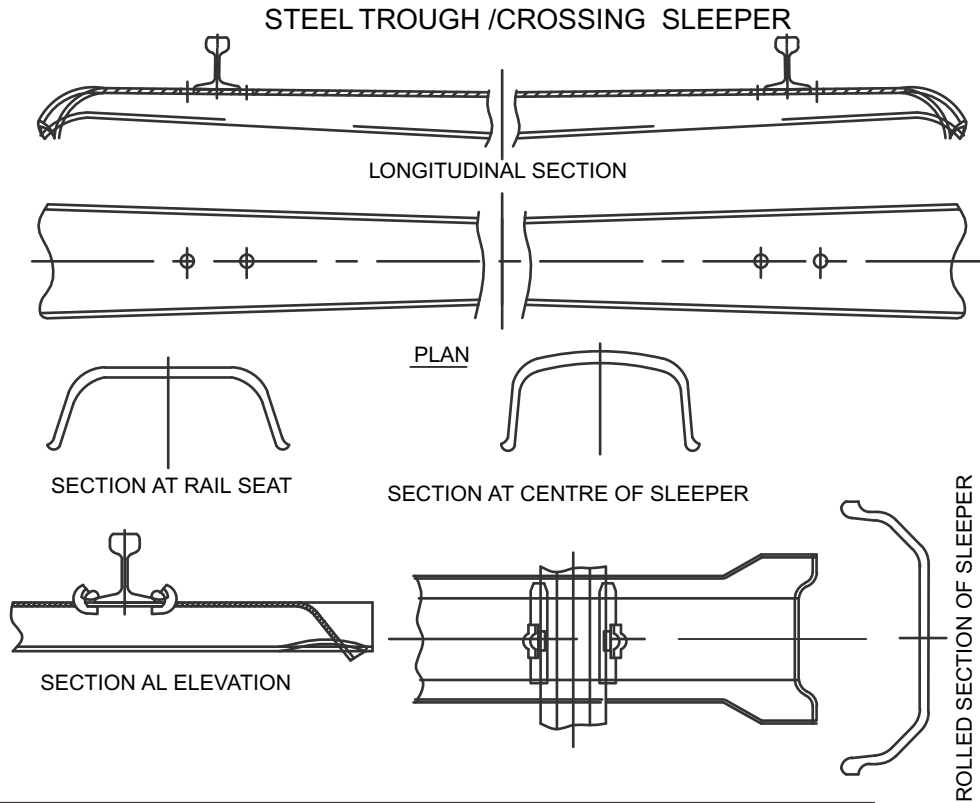

P R O D U C T S

CST 9 SLEEPER PLATE

RDSO T-478(M)

M.S COTTER

RDSO T-401(M) & T-432 (M)

TIE BAR

RDSO T-404(M)

DOG /ROUND SPIKES

DOG SPIKES

LENGTH(mm)	DRG.No.
160	T-276(M)
135	T-277(M)
120	T-278(M)
110	T-279(M)

ROUND SPIKE  
DRG.No T-018(M)

**P R O D U C T S**

**STEEL TROUGH SLEEPER / CROSSING SLEEPER**

STEEL TROUGH SLEEPER / CROSSING SLEEPER		
	SECTION	WT.
	DRG. NO.	(KG/MTR)
B G STEEL TROUGH SLEEPER FOR MAIN LINE	T-460 (M)	28.66
STEEL SLEEPERS FOR TURNOUT B G	T-478 (M)	39.00

**DETAIL OF MBC SLEEPERS**

MBC SLEEPERS	
MAIN LINE SLEEPER FOR 52 KG	T-2495
MAIN LINE SLEEPER FOR 60 KG	T-2496