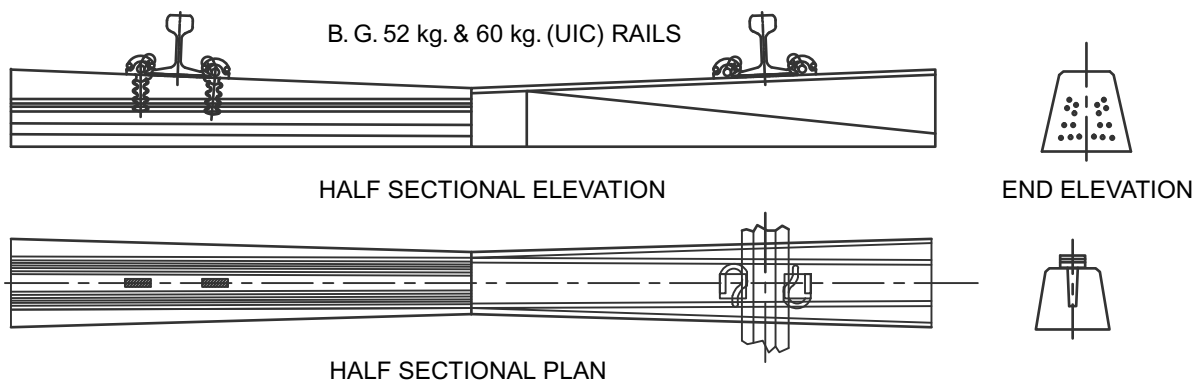

DOG SPIKES

LENGTH(mm)	DRG.No.
160	T-276(M)
135	T-277(M)
120	T-278(M)
110	T-279(M)

ROUND SPIKE  
DRG.No T-018(M)

**P R O D U C T S**

**STEEL TROUGH SLEEPER / CROSSING SLEEPER**

STEEL TROUGH SLEEPER / CROSSING SLEEPER		
	SECTION	WT.
	DRG. NO.	(KG/MTR)
B G STEEL TROUGH SLEEPER FOR MAIN LINE	T-460 (M)	28.66
STEEL SLEEPERS FOR TURNOUT B G	T-478 (M)	39.00

**DETAIL OF MBC SLEEPERS**

MBC SLEEPERS	
MAIN LINE SLEEPER FOR 52 KG	T-2495
MAIN LINE SLEEPER FOR 60 KG	T-2496